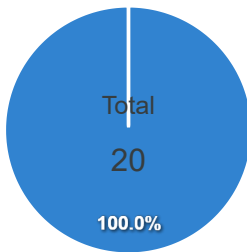

Chemistry Section-A (Single Correct Questions)