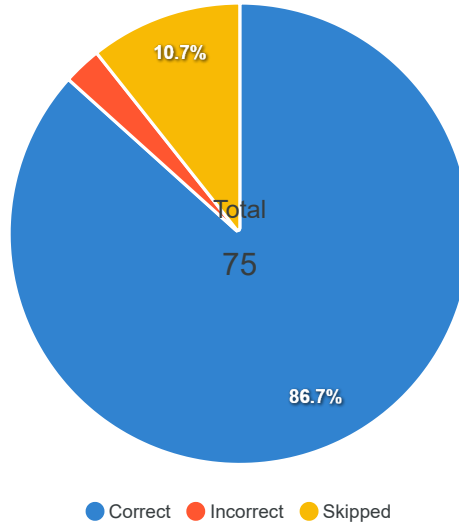

Correct vs Incorrect

Overall